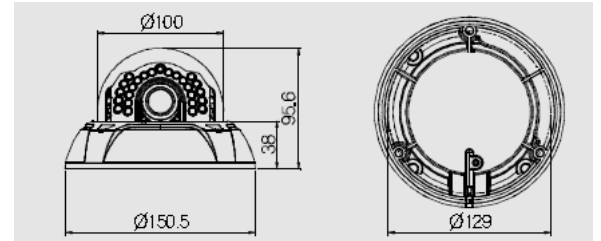

2MP - IP NETWORK OUTDOOR DOME CAMERA

- G4S-795h / Incl. base tray / IR LED 24pcs (20m)

DIMENSIONS

SPECIFICATIONS

MODEL NO.		G4S-795h	
CAMERA	Type	Megapixel Network Day & Night IR Camera	
	Image sensor	1/ 2.8" SONY STARVIS IMX 291 super low light performance progressive-scan CMOS sensor	
	Effective Pixels	1945(H)x1097(approx 2.13Mega pixels)	
	Resolution	1920x1080	
	Min. Illumination	Color: 0.02 Lux/F1.4, B&W: 0.001 Lux /F1.4	
	Lens	Type	Vari-focal Manual Iris / Fixed lens(Optional)
		Focal length / AOV	2.8(W)~12.0(T)mm / (H/V/D) Wide(2.8mm) 96.7/51.8/114 ~ Tele(12mm) 33.9/19/39
	Frame Rate	Max. 25fps	
	Electronic shutter	1/5 to 1/50000	
	Day & Night	Auto/color/B&W(Built-in IR_CUT)	
	Image Setting	Saturation, brightness, contrast, dual-stream can be adjusted by client or IE browser	
	WDR	Digital WDR(Dynamic range: 100dB)	
	DNR	Support	
Defog	Support		
FUNCTION	ROI	Support	
	Compression	H.264 Baseline / H.264 Main profile / H.264 High profile / H.265 Main profile / MJPEG	
	Bit Rate	Main stream: 200Kbps~12Mbps / Sub stream: 100Kbps~6Mbps	
	Network Interface	IPv4/IPv6, RTSP/RTP/RTCP, TCP/UDP, HTTP, DHCP, DNS, FTP, DDNS, PPPoE, SMTP, QOS, 802.1x, Bonjour	
	Motion Detection	Support	
	Overlapped caption	Channel name, date, stream info(adjustable overlapping position)	
	Web Browser	Support up to IE9.0 browser, Chrome, Firefox, Safari	
	Interface protocol	Support ONVIF 2.4 Network Video Standard Protocol	
CVBS	Support		
MECHANICAL	Power Supply	Regulated 12V DC, PoE(Power over Ethernet), IEEE802.3af	
	Power Consumption	Max 6W(IR LED ON)	
	Construction	Aluminum	
	FAN & HEATER	HEATER & FAN:	
	Ingress Protection / IK	IP68 / IK10	
	Dimension / Weight	Ø150.5(W)x95.6(H)mm / Approx. 800g	
	OPERATING TEMP	-45°C~50°C	