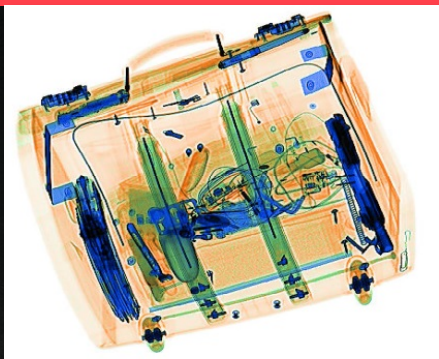

G4S SECURITY DETECTION SERVICES

Specially trained staff, regularly tested and certified in accordance with European legislation, provide the following detection services:

- » X-ray screening of luggage, goods and mail
- » Detection of metals, hand detectors and walk-through detectors.
- » Detection of explosives.
- » Physical inspections of persons and their luggage and brought in objects.
- » Physical inspections of luggage, goods and mail.
- » Technical detection inspections.

CIVIL AVIATION

Complex training of security staff in accordance with the National Programme of Security Training in Civil Aviation and the National Programme of Civil Aviation Protection against illegal acts, X Screen simulator.